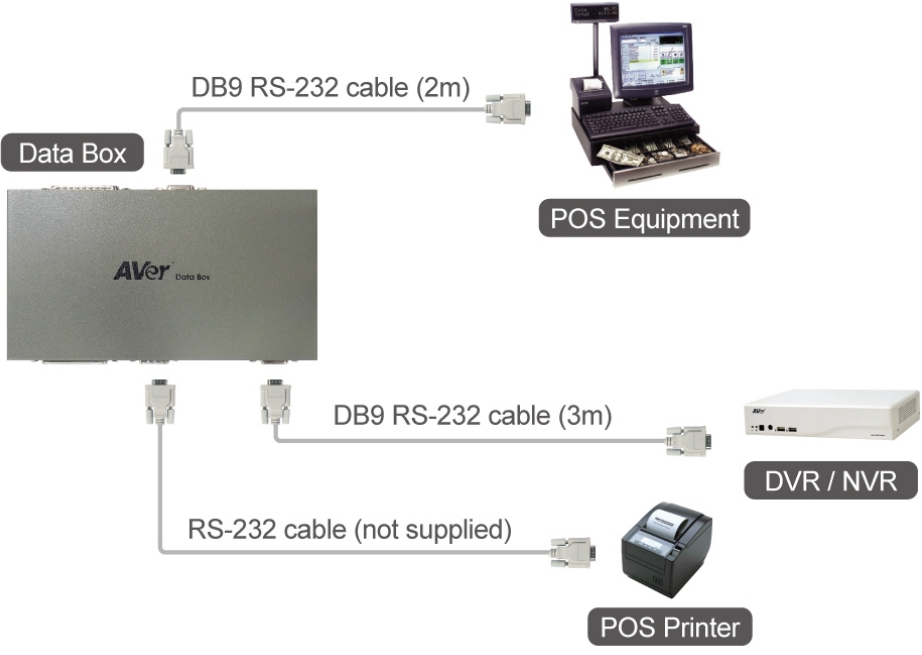

Data Box

The AVer POS-DVR surveillance system provides visual text awareness to help reduce shrinkage and protect assets against business losses. AVer's DVR/NVR series can be seamlessly integrated with POS machines through the Data Box, thus all transaction data can be overlaid on the live image for recording and can be searched for easily using keywords.

features

- accepts different POS machine interfaces: RS-232 and parallel port
- plug & play, no more complication
- compatible with commonly used POS systems

for NV/IWH series

- receives transaction data from the POS machine
- captures POS transaction data to DVR
- changes location and color of POS text on the displayed camera image
- confidential Word filter
- quick search of POS events via transaction keywords
- iPOS feature for adding customized POS protocol

for EH series

- receives transaction data from the POS machine
- captures POS transaction data to DVR
- changes location and color of POS text on the displayed camera image

POS connection diagram

specs

model	Data Box
input	RS-232 port from POS parallel port from POS
output	RS-232 port to printer parallel port to printer RS-485/RS-232 port to DVR
LED indicator	1 power LED
power requirement	5V
dimensions (W x H x D)	170 x 108 x 30 mm
operating temperature	0°C to 40°C