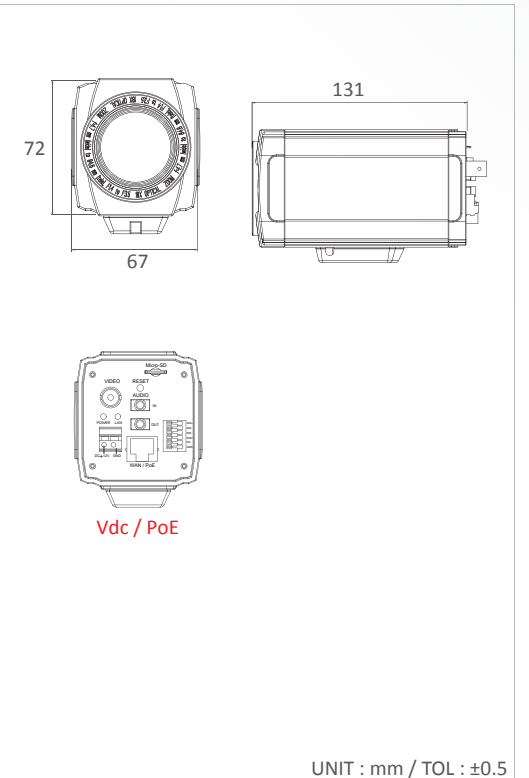

Mechanical IR Cut Filter (ICR)

1.3MP CMOS Sensor

0.03 Lux

2D/3D DNR

Motion Detection

Two Way Audio

Multicast

Support microSD/SDHC

Support PoE

Star Light Finder

Dimensions

UNIT : mm / TOL : ±0.5

*Specifications are subject to change without prior notice. 130822