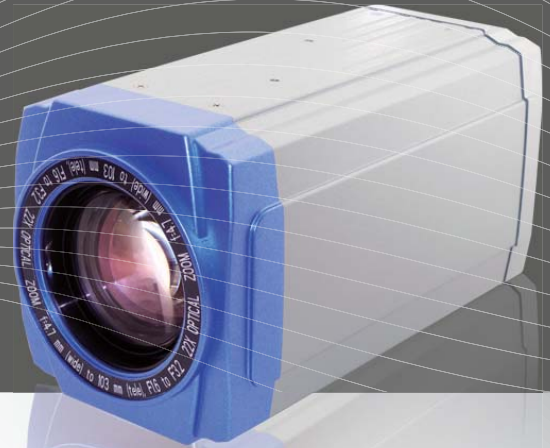

SHANY

1.3 Megapixel (SXGA) WDR 18X AF Zoom IP Camera NZC-WD1318TSB

- 1/3" Sony 1.3 Megapixel Progressive Exmor™ CMOS Sensor
- 1280x1024@30fps (SXGA) ; H.264 High Profile, MPEG4, M-JPEG
- Color:0.03Lux@F1.2(Shutter:1/30), B/W:0.001Lux@F1.2(Shutter:1/30)
- 2.5 Megapixel Lens, Optical 18X, Auto Focus, Auto IRIS Zoom Lens
- 2D/3D Noise Reduction & Sense Up
- Integrated Video Analytics: Motion Detection
- Two-way Audio & Support Multicast
- Support 12Vdc / PoE Power Input
- Support ONVIF 2.0 and PSIA

Wide
Dynamic

Specifications

Video	Image Sensor	1/3" Sony 1.3 Megapixel Progressive Exmor™ CMOS Sensor
	Video Resolution/Frame Rate	1280x1024@30fps (SXGA) 1280x960@30fps, 1280x720@30fps, 720x480@30fps
	Video Frame Rate	Up to 30fps for all video profile
	Video Compression	H.264 High Profile, MPEG4, M-JPEG
	Minimum Illumination	Color:0.03Lux@F1.2(Shutter:1/30), B/W:0.001Lux@F1.2(Shutter:1/30)
	Digital Wide Dynamic Range	10 Levels (Adjustable Level Settings)
	Second Video Output	1.0Vp-p Composite, 75Ω (BNC)
	Signal to Noise Ratio	More than 58dB (AGC off)
	Mechanical IR Cut Filter	Automatically Switches (B/W Mode<2Lux, Color Mode>5Lux) ; External IR LED ; Working Distance
	IR LED ; Working Distance	Compatible with Infrared Illuminator
Function	Menu	Can be set via browser
	Day&Night Mode	Color / B&W / Auto / External
	Auto Electronic Shutter	1/100,000 to 1/2 sec.
	Manual Electronic Shutter	1/2, 1/4, 1/8, 1/15, 1/25(30), 1/50(60), 1/100(120), 1/250, 1/500, 1/750, 1/1,000, 1/1,500, 1/2,000, 1/10,000, 1/100,000 sec.
	White Balance	Auto_wide / Auto_normal / Sunny / Shadow / Indoor / Lamp / FL1 / FL2
	DNR ; Sense Up	2D/3D DNR ; Yes
	Language	English / Japanese / Traditional Chinese / Simplified Chinese / Russian / Hungarian / German / Persian / Spanish / Polish / Dutch
	Image Setting	Brightness / Contrast / Saturation / Sharpness / DeNoise / EV Compensation / AWB / WDR / Rotation / Exposure Mode / Exposure Priority / Auto IRIS / Wide Dynamic Range
	Integrated Video Analytics	Motion Detection
	Timer Clock	Yes
Camera Control Interface	Pelco D, Pelco P, Customer	
Network	Browser	IE 8.0 or Above
	Ethernet	10/100M Auto Negotiation
	Bit Rate Transmission	64 up to 12,000 Kbps
	Supported Protocols	TCP, UDP, HTTP, SMTP, FTP, NTP, DNS, DHCP, PPPoE, ARP, UPnP, RTSP, RTP, SNMP, TRAP, Ethernet (RJ-45 Wired 10/100 Base-TX)
	Video Streaming	H.264, MPEG4 and M-JPEG Dual/Triple Streaming
	Audio Streaming	Two-way Audio ; G.711 (μLaw), 8KHz/16KHz Sample Rate
	Users	Support 9 Users
	Security	ID/Password Protection
	Alarm Event	File Upload via FTP and Email/Notification via Email, HTTP, External Digital Output Activation, micro SD Recording
	Multicast	Support Multicast Function
General	Connector	Audio, RJ45 / PoE, Power, BNC, Reset, RS485, Micro SD Slot
	Alarm In / Alarm Out	DI / DO
	Lens	2.5M Lens 18X Optical Zoom f4.7mm(Wide)~84.6mm(Tele), F1.4 to F3.5
	Angle of View; Work Distance	H:55.2°(Wide)~3.2°(Tele); 1m
	Focusing System	AUTO / MANUAL / PUSH AF
	Water Resistance	NA
	Max. Breaking Strength	NA
	Power Supply ; Consumption	12Vdc / PoE ; 3.8W
	Operation ; Storage Temp.	-10°C ~ 50°C ; -20°C ~ 60°C
	Operation ; Storage Humidity	Maximum: RH80% ; RH90%
Dimensions	67(W)x72(H)x131(L)mm	
Net Weight	450g	
Accessories Option	NA	

1.3MP CMOS Sensor

0.03 Lux

2D/3D DNR

Motion Detection

Two Way Audio

Multicast

Support microSD/SDHC

Support PoE

Star Light Finder