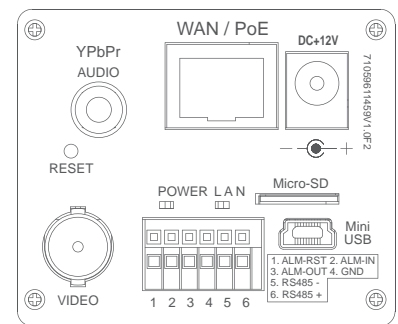

UNIT : mm / TOL : ±0.5

*Specifications are unfixed and do not apply to customized projects. 130401