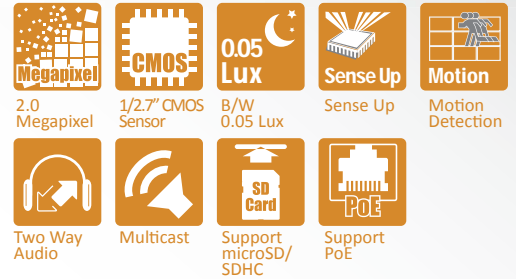

Video	Image Sensor	1/2.7" 2.0 Megapixel Progressive CMOS Sensor	
	Video Resolution/Frame Rate	1920x1080P@30fps (1080P) ; 1280x1024@30fps, 1280x960@30fps, 1280x720@30fps, 720x480@30fps	
	Video Frame Rate	Up to 30fps for All Video	
	Video Compression	H.264 High Profile, MPEG4, M-JPEG	
	Minimum Illumination	Color:0.2Lux@F1.3, B/W:0.05Lux@F1.3, Sense-up:0.001Lux@F1.3	
	Digital Wide Dynamic Range	NA	
	Second Video Output	1.0Vp-p Composite, 75Ω (BNC) or YPbPr	
	Signal to Noise Ratio	More than 50dB (AGC off)	
	Mechanical IR Cut Filter	NA	
	IR LED ; Working Distance	NA	
Function	Menu	Can Be Set Via Browser	
	Day&Night Mode	Color / B&W / Auto / External	
	Auto Electronic Shutter	1/100,000 to 1/7.5 sec.	
	Manual Electronic Shutter	1/7.5, 1/15, 1/30, 1/60, 1/100, 1/250, 1/500, 1/1,000, 1/10,000, 1/100,000 sec.	
	White Balance	Auto_wide / Auto_normal / Sunny / Shadow / Indoor / Lamp / FL1 / FL2	
	DNR ; Sense Up	NA ; Yes	
	Language	English / Japanese / Chinese (Traditional, Simplified) / Russian / Hungarian / German / Persian / Spanish / Polish / Dutch	
	Image Setting	Brightness / Contrast / Saturation / Sharpness / Hue / EV Compensation / AWB / Rotation / Exposure Mode / Exposure Priority / Gain Control / Auto IRIS / BLC	
	Motion Detection	Yes	
	Timer Clock	Yes	
	Camera Control Interface	Pelco D, Pelco P, Customer	
	Network	Browser	IE 8.0 or Above
		Ethernet	10/100M Auto Negotiation
Bit Rate Transmission		64 up to 12,000 Kbps	
Supported Protocols		TCP, UDP, HTTP, SMTP, FTP, NTP, DNS, DHCP, PPPoE, ARP, UPnP, RTSP, RTP, SNMP, TRAP, Ethernet (RJ-45 Wired 10/100 Base-TX)	
Video Streaming		H.264, MPEG4 and M-JPEG Dual/Triple Streaming	
Audio Streaming		Two-way Audio ; G.711 (μLaw), 8KHz/16KHz Sample Rate	
Users		Support 9 Users	
Security		ID/Password Protection	
Alarm Trigger		File Upload via FTP and Email/Notification via Email, HTTP, External Digital Output Activation, micro SD Recording	
Multicast		Support Multicast Function	
General		Connector	YPbPr/Audio, RJ45/PoE, Power, BNC, Reset, RS485, Micro SD Slot, Mini USB Slot
		Alarm In / Alarm Out	DI/DO
		Automatic IRIS ; Connector	DC
	Lens Mount	Built-in DC Auto IRIS Lens	
	Lens, Angle of View (H)	f3.0~10mm/F1.3 Aspherical Megapixel Varifocal Lens/95.6°~28.8°	
	Water Resistance	NA	
	Max. Breaking Strength	NA	
	Power Supply ; Consumption	12Vdc / PoE ; 4W	
	Operation ; Storage Temp.	-10°C ~ 50°C ; -20°C ~ 60°C	
	Operation ; Storage Humidity	Maximum: RH80% ; RH90%	
Dimensions	55(W)x46(H)x144(D)mm		
Net Weight	400g		
Accessories Option	Bracket:MTB-101, MTB-102		

Dimensions