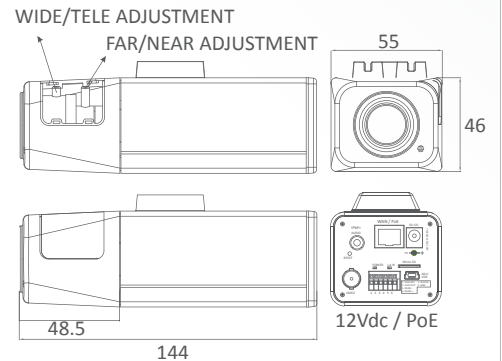

UNIT : mm / TOL : ±0.5

*Specifications are unfixed and do not apply to customized projects. 130401