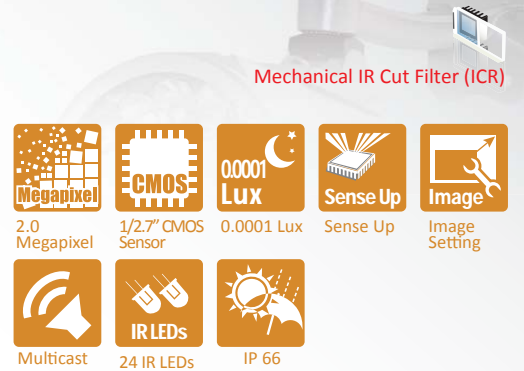

Video	Image Sensor	1/2.7" 2.0 Megapixel Progressive CMOS Sensor	
	Video Resolution/Frame Rate	1920x1080P@30fps (1080P) ; 1280x1024@30fps, 1280x960@30fps, 1280x720@30fps, 720x480@30fps	
	Video Frame Rate	Up to 30fps for All Video	
	Video Compression	H.264, MPEG4, M-JPEG	
	Minimum Illumination	0.0001Lux (IR LEDs on at 2 Lux)	
	Digital Wide Dynamic Range	NA	
	Second Video Output	1.0Vp-p Composite, 75Ω (BNC)	
	Signal to Noise Ratio	More than 50dB (AGC off)	
	Mechanical IR Cut Filter	Automatically Switches (B/W Mode<2Lux, Color Mode>5Lux)	
	IR LED ; Working Distance	24 units (IR LEDs on<2Lux, IR LEDs off>5Lux) ; 25~35m	
Function	Menu	Can Be Set Via Browser	
	Day&Night Mode	Color / B&W / Auto / External	
	Auto Electronic Shutter	1/100,000 to 1/7.5 sec	
	Manual Electronic Shutter	1/7.5, 1/15, 1/30, 1/60, 1/100, 1/250, 1/500, 1/1,000, 1/10,000, 1/100,000 sec.	
	White Balance	Auto_wide / Auto_normal / Sunny / Shadow / Indoor / Lamp / FL1 / FL2	
	DNR ; Sense Up	NA ; Yes	
	Language	English / Japanese / Chinese (Traditional, Simplified) / Russian / Hungarian / German / Persian / Spanish / Polish / Dutch	
	Image Setting	Brightness / Contrast / Saturation / Sharpness / Hue / EV Compensation / AWB / Rotation / Exposure Mode / Exposure Priority / Gain Control / Auto IRIS / BLC	
	Motion Detection	Yes	
	Timer Clock	Yes	
	Camera Control Interface	Pelco D, Pelco P, Customer	
	Network	Browser	IE 8.0 or Above
		Ethernet	10/100M Auto Negotiation
Bit Rate Transmission		64 up to 12,000 Kbps	
Supported Protocols		TCP, UDP, HTTP, SMTP, FTP, NTP, DNS, DHCP, PPPoE, ARP, UPnP, RTSP, RTP, SNMP, TRAP, Ethernet (RJ-45 Wired 10/100 Base-TX)	
Video Streaming		H.264, MPEG4 and M-JPEG Dual/Triple Streaming	
Audio Streaming		NA	
Users		Support 9 Users	
Security		ID/Password Protection	
Alarm Trigger		NA	
Multicast		Support Multicast Function	
General	Connector	RJ45, DC Power, BNC, Reset Button	
	Automatic IRIS ; Connector	NA	
	Lens Mount	Built-in Board Lens	
	Lens, Angle of View (H)	f4.0mm/F1.2/70.4°	
	Water Resistance	IP66	
	Max. Breaking Strength	NA	
	Power Supply ; Consumption	12Vdc ; 9W	
	Operation ; Storage Temp.	-10°C ~ 50°C ; -20°C ~ 60°C	
	Operation ; Storage Humidity	Maximum: RH80% ; RH90%	
	Dimensions	82(DIA)x196(H)mm	
Net Weight	1,000g		
Accessories Option	NA