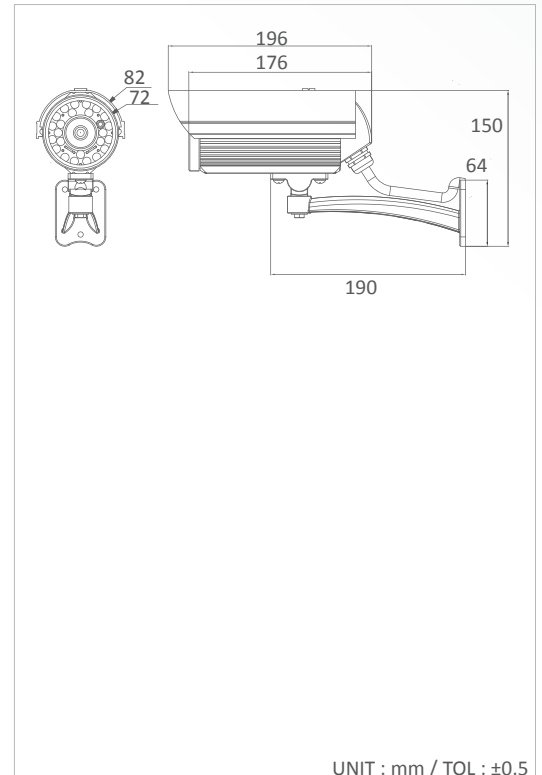

Dimensions

UNIT : mm / TOL : ±0.5

*Specifications are unfixed and do not apply to customized projects. 130121