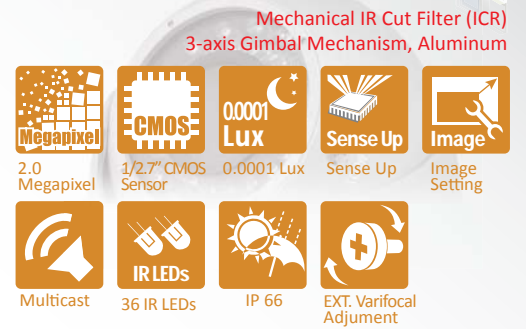

Video	Image Sensor	1/2.7" 2.0 Megapixel Progressive CMOS Sensor	
	Video Resolution/Frame Rate	1920x1080P@30fps (1080P) ;1280x1024@30fps, 1280x960@30fps, 1280x720@30fps, 720x480@30fps	
	Video Frame Rate	Up to 30fps for All Video	
	Video Compression	H.264, MPEG4, M-JPEG	
	Minimum Illumination	0.0001Lux (IR LEDs on at 2 Lux)	
	Digital Wide Dynamic Range	NA	
	Second Video Output	1.0Vp-p Composite, 75Ω (BNC)	
	Signal to Noise Ratio	More than 50dB (AGC off)	
	Mechanical IR Cut Filter	Automatically Switches (B/W Mode<2Lux, Color Mode>5Lux)	
	IR LED ; Working Distance	42 units (IR LEDs on<2Lux, IR LEDs off>5Lux) ; 20~25m	
	Function	Menu	Can Be Set Via Browser
		Day&Night Mode	Color / B&W / Auto / External
Auto Electronic Shutter		1/100,000 to 1/7.5 sec.	
Manual Electronic Shutter		1/7.5, 1/15, 1/30, 1/60, 1/100, 1/250, 1/500, 1/1,000, 1/10,000, 1/100,000 sec.	
White Balance		Auto_wide / Auto_normal / Sunny / Shadow / Indoor / Lamp / FL1 / FL2	
DNR ; Sense Up		NA ; Yes	
Language		English / Japanese / Chinese (Traditional, Simplified) / Russian / Hungarian / German / Persian / Spanish / Polish / Dutch	
Image Setting		Brightness / Contrast / Saturation / Sharpness / Hue / EV Compensation / AWB / Rotation / Exposure Mode / Exposure Priority / Gain Control / Auto IRIS / BLC	
Motion Detection		Yes	
Timer Clock		Yes	
Camera Control Interface		Pelco D, Pelco P, Customer	
Network		Browser	IE 8.0 or Above
		Ethernet	10/100M Auto Negotiation
		Bit Rate Transmission	64 up to 12,000 Kbps
		Supported Protocols	TCP, UDP, HTTP, SMTP, FTP, NTP, DNS, DHCP, PPPoE, ARP, UPnP, RTSP, RTP, SNMP, TRAP, Ethernet (RJ-45 Wired 10/100 Base-TX)
	Video Streaming	H.264, MPEG4 and M-JPEG Dual/Triple Streaming	
	Audio Streaming	NA	
	Users	Support 9 Users	
	Security	ID/Password Protection	
	Alarm Trigger	NA	
	Multicast	Support Multicast Function	
General	Connector	RJ45, DC Power, BNC, Reset Button	
	Automatic IRIS ; Connector	NA	
	Lens Mount	Built-in Varifocal Lens	
	Lens, Angle of View (H)	f2.8~12mm/F1.4/93°~28.7° Megapixel Varifocal Lens	
	Water Resistance	IP66	
	Max. Breaking Strength	NA	
	Power Supply ; Consumption	12Vdc ; 9W	
	Operation ; Storage Temp.	-10°C ~ 50°C ; -20°C ~ 60°C	
	Operation ; Storage Humidity	Maximum: RH80% ; RH90%	
	Dimensions	119(DIA)x88(H)mm	
Net Weight	700g		
Accessories Option	NA