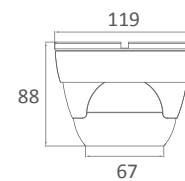

### Dimensions

UNIT : mm / TOL : ±0.5

\*Specifications are unfixed and do not apply to customized projects. 130121